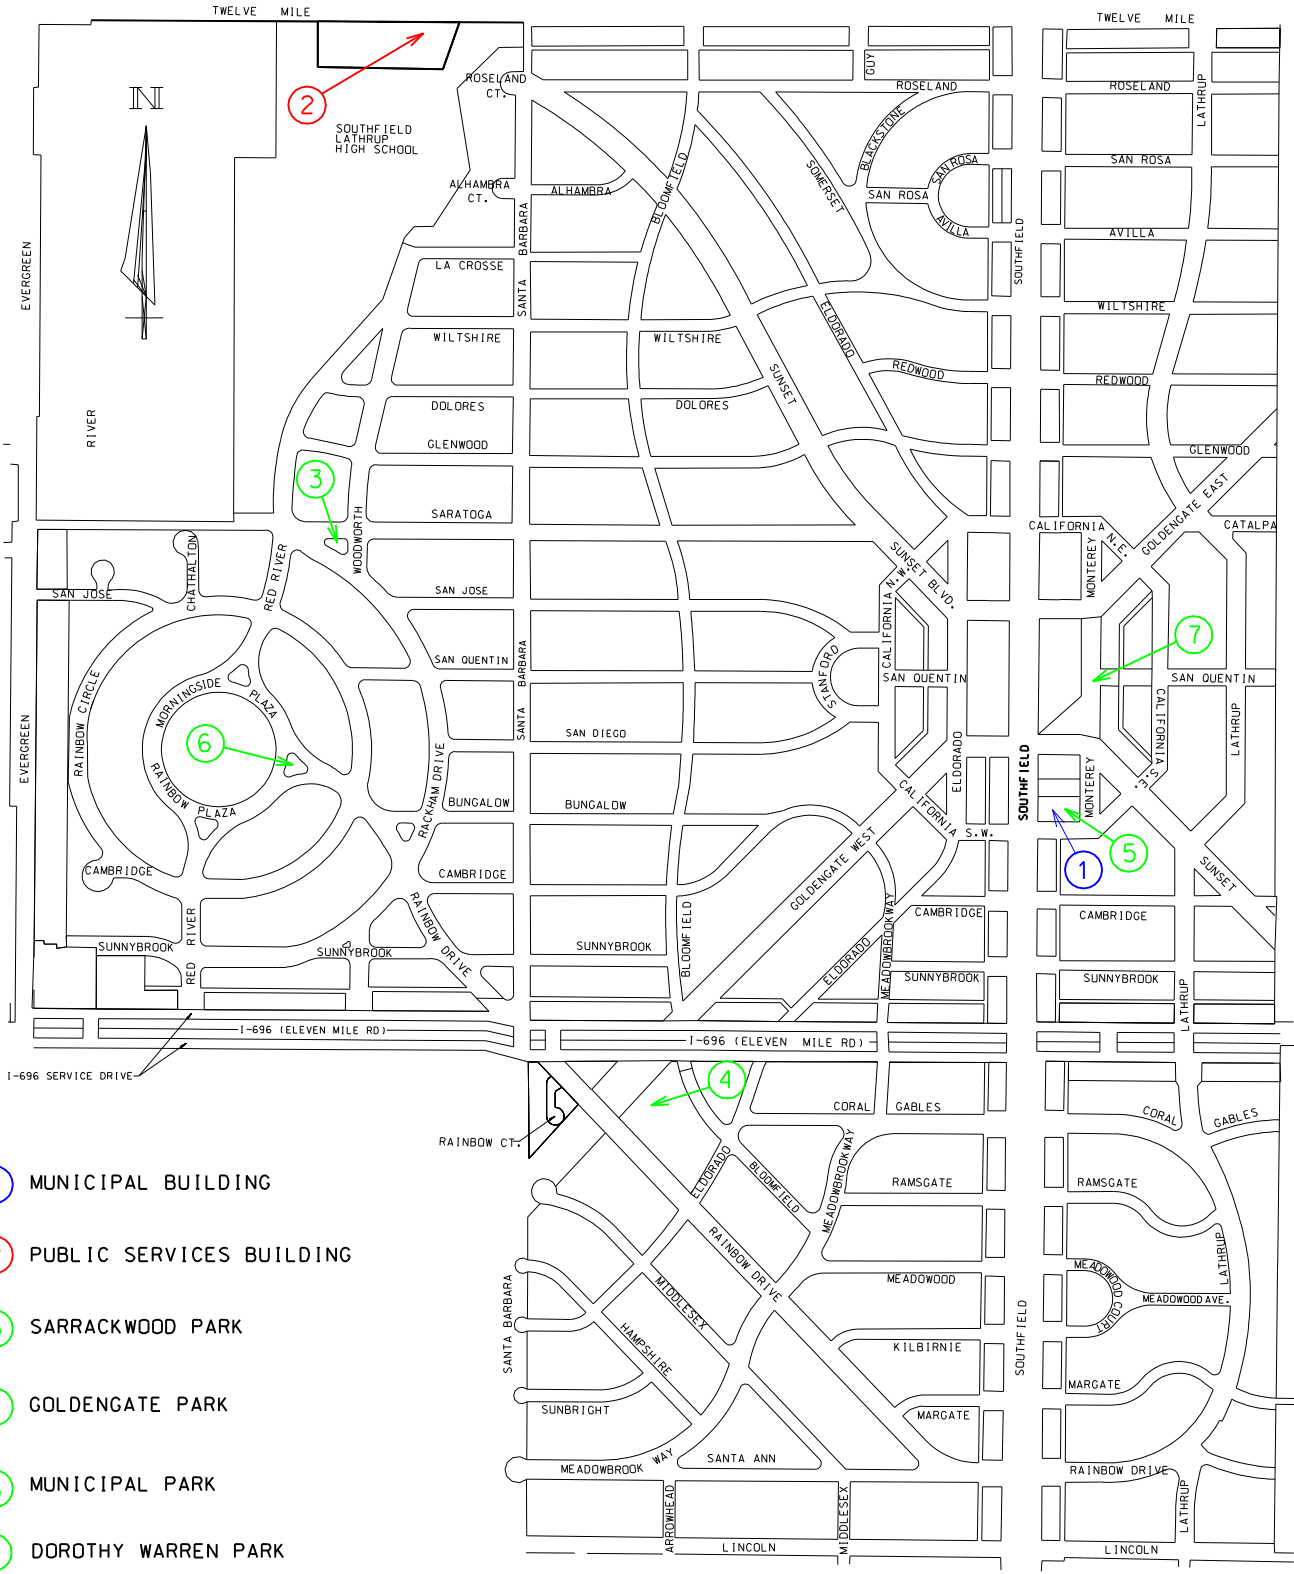

CITY OF LATHRUP VILLAGE OAKLAND COUNTY, MICHIGAN

- ① MUNICIPAL BUILDING
- ② PUBLIC SERVICES BUILDING
- ③ SARRACKWOOD PARK
- ④ GOLDENGATE PARK
- ⑤ MUNICIPAL PARK
- ⑥ DOROTHY WARREN PARK
- ⑦ ANNE LATHRUP PARK

(NO SCALE)