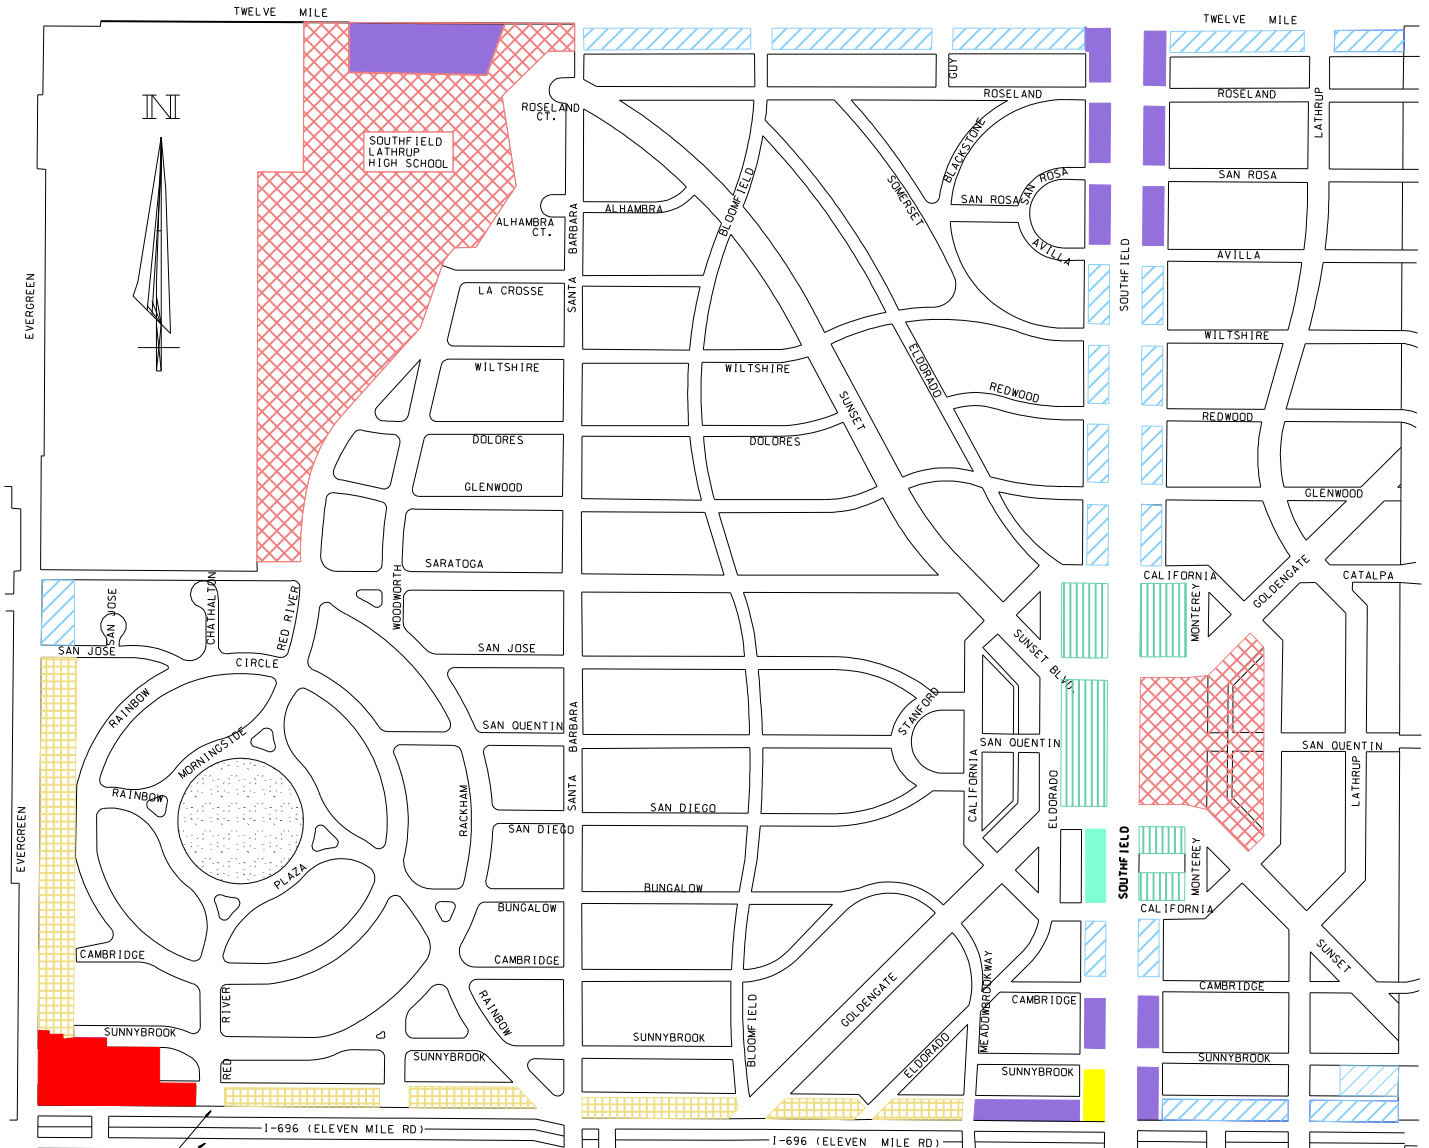

# CITY OF LATHRUP VILLAGE OAKLAND COUNTY, MICHIGAN ZONING MAP

(PURSUANT TO ZONING ORD. #230 AS AMENDED)

## ZONING DISTRICT LEGEND

R1	SINGLE FAMILY	
C	COMMERCIAL	
PS	PUBLIC SERVICE	
TP	TRANSITIONAL PROFESS	
R2	MULTIPLE FAMILY	
RB	REGULATED BUSINESS	
R3	CLUSTER HOUSING	
C1	COMMERCIAL	
RB1	REGULATED BUSINESS	
OS	OFFICE SERVICE	