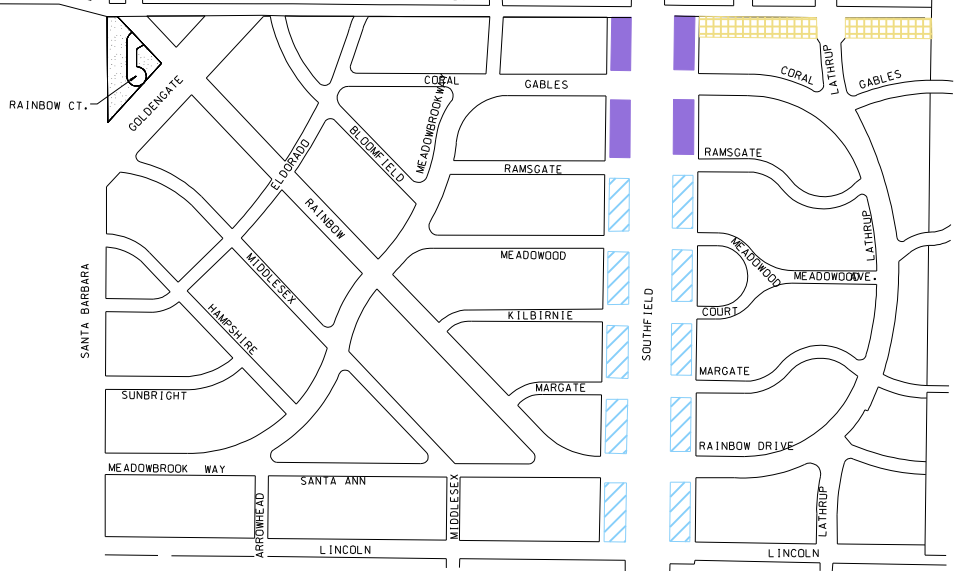

ZONING DISTRICT LEGEND

R1	SINGLE FAMILY	
C	COMMERCIAL	
PS	PUBLIC SERVICE	
TP	TRANSITIONAL PROFESS	
R2	MULTIPLE FAMILY	
RB	REGULATED BUSINESS	
R3	CLUSTER HOUSING	
C1	COMMERCIAL	
RB1	REGULATED BUSINESS	
OS	OFFICE SERVICE